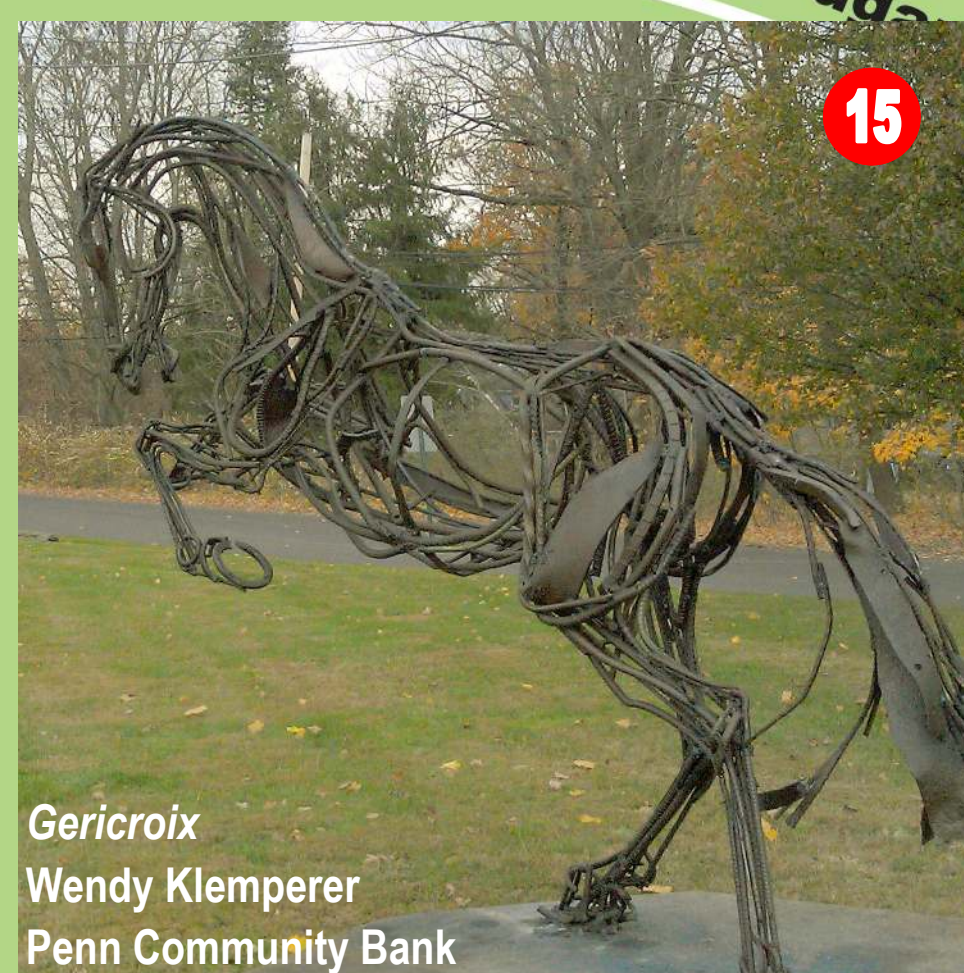

Common House
Lauren Ewing
St. Phillips, Chapel Rd.

Outdoor Sculpture Project

NEW HOPE
ARTS
CENTER

Light Sieve
Carl Billingsley
Lenape Park

Chair
James Vilona
Union Square

Perihelion
Mark Pettegrow
Phillips Mill

Hope
Peter Dellert
The Pidcock Agency

Gericroix
Wendy Klemperer
Penn Community Bank

Labyrinth
Christoph Spath
Parry Mansion

Sturgeon
Kate Graves
Ferry Landing Park

Hobbes' Claw III
Stephen Klema
Fox & Hound Inn