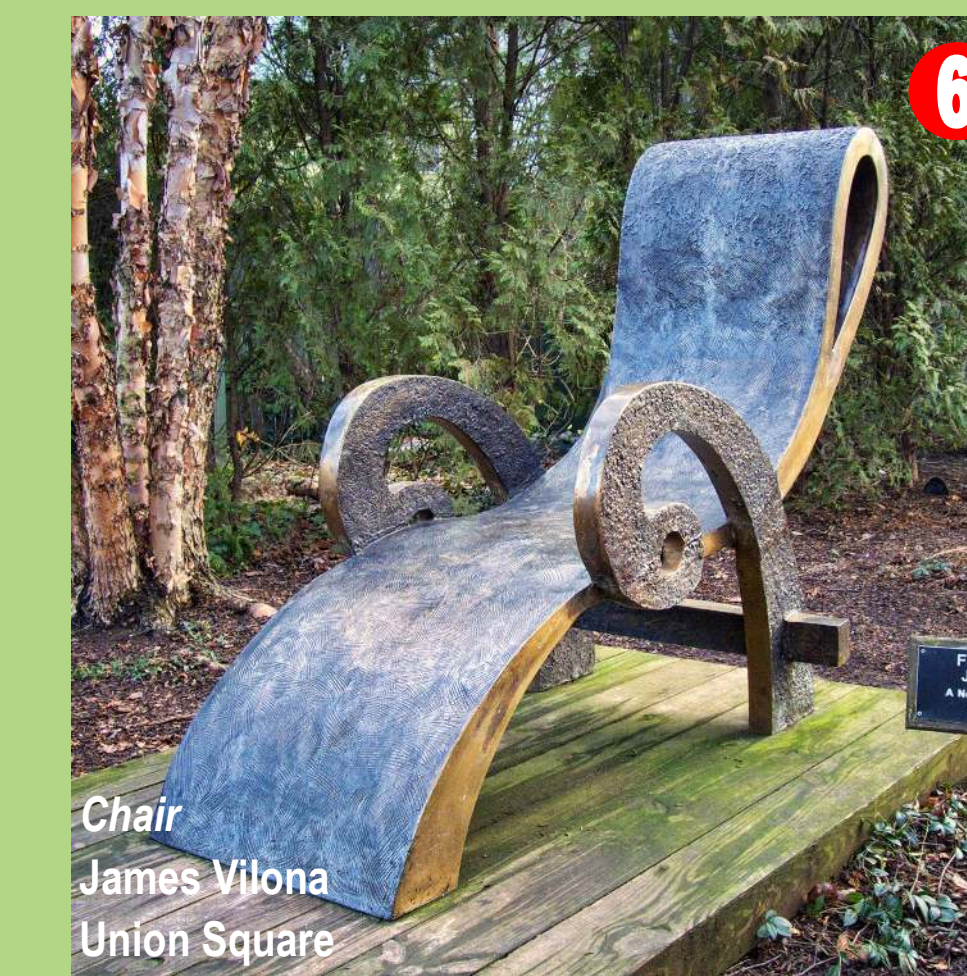

Tonka
Harry Gordon
Magill's Hill Park

Large Granite Arch
Harry Gordon
Hardy Bush Way

Compassio
Don Campbell
The Studio Sculpture Garden

Field Grass
Amedeo Salamoni
The Studio Sculpture Garden

The Listening Bench
Jim Gallucci
Bucks Co. Children's Museum

Common House
Lauren Ewing
St. Phillips, Chapel Rd.

Outdoor Sculpture Project

NEW HOPE
ARTS
CENTER

Light Sieve
Carl Billingsley
Lenape Park

Chair
James Vilona
Union Square

Perihelion
Mark Pettegrow
Phillips Mill