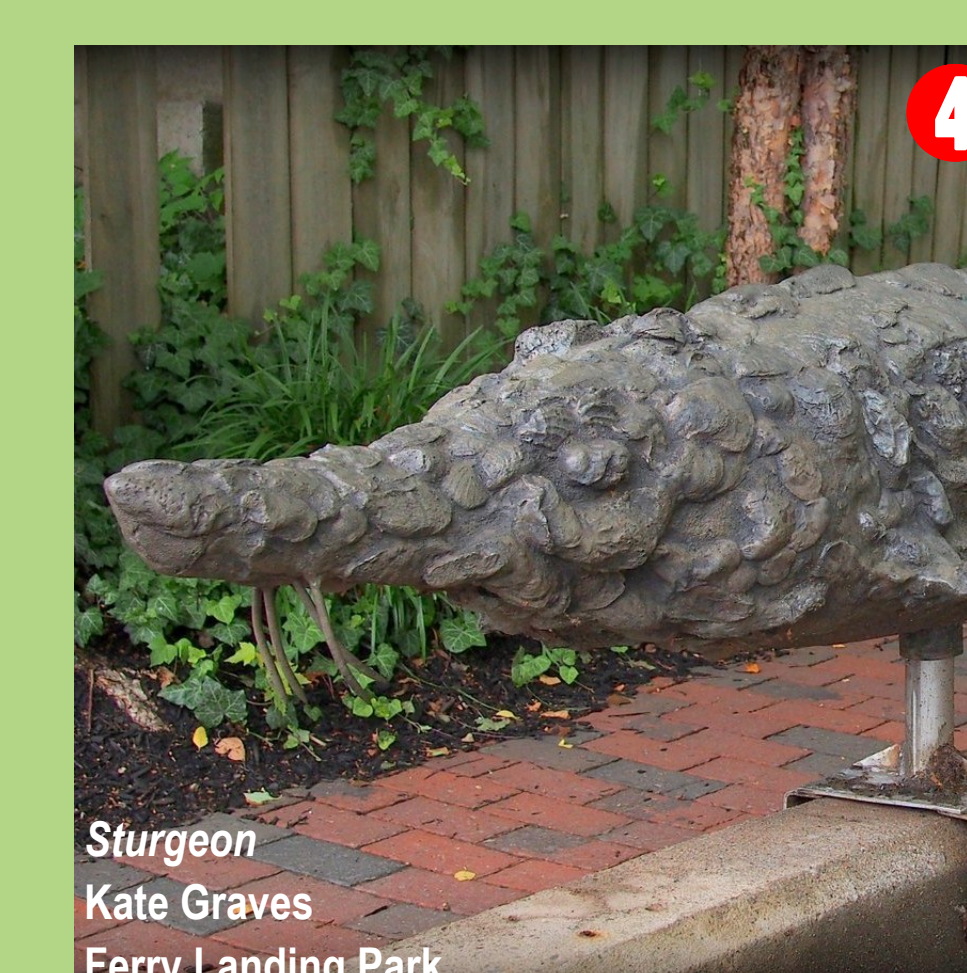

Outdoor Sculpture Project

NEW HOPE
ARTS
CENTER

New Hope Arts Center
2 Stockton Ave.