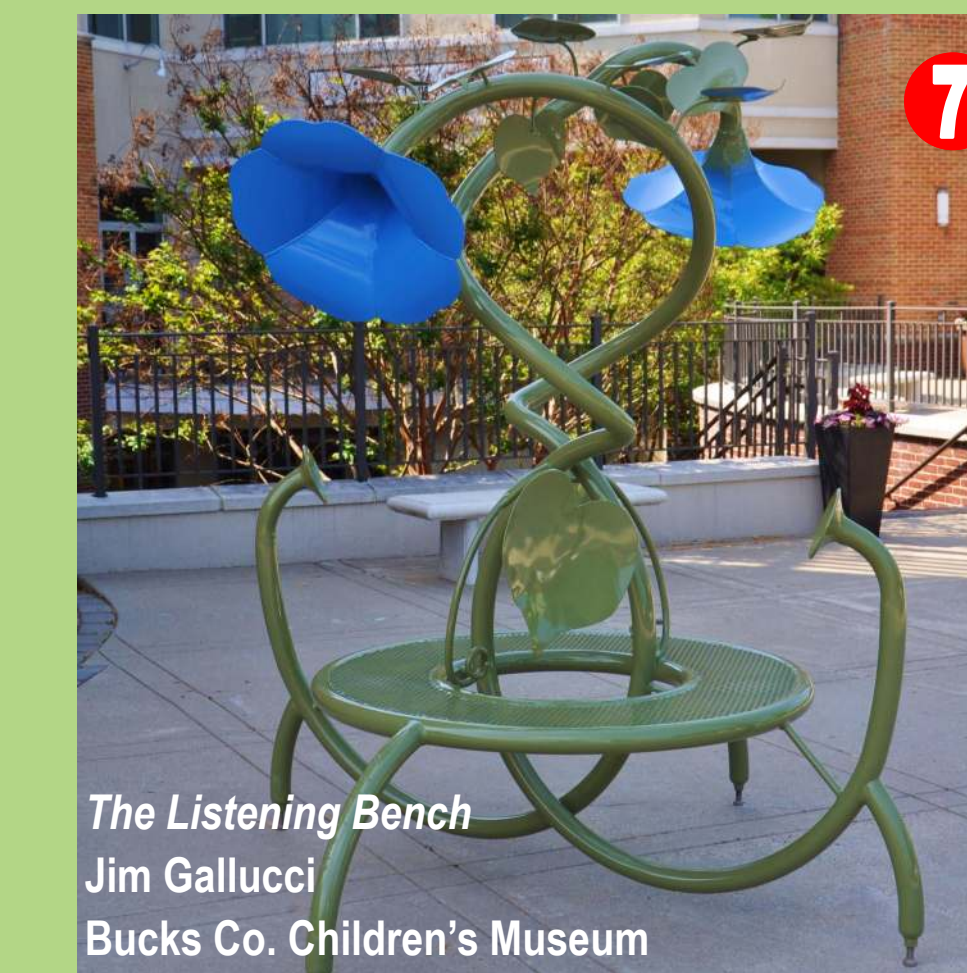

Tonka
Harry Gordon
Magill's Hill Park

Large Granite Arch
Harry Gordon
Hardy Bush Way

Compassio
Don Campbell
The Studio Sculpture Garden

Field Grass
Amedeo Salamoni
The Studio Sculpture Garden

The Listening Bench
Jim Gallucci
Bucks Co. Children's Museum

Common House
Lauren Ewing
St. Phillips, Chapel Rd.

Outdoor Sculpture Project

NEW HOPE
ARTS
CENTER

Light Sieve
Carl Billingsley
Lenape Park

Chair
James Vilona
Union Square

Perihelion
Mark Pettegrow
Phillips Mill

Triffids
Ray Faunce
Wedgewood Inn

Earth Piercing
Michael Cooper
Delaware Canal

Boomer
Dana Stewart
Delaware Canal

Egos
Michael Pascucci
River Caf Cafe

New Hope Arts Center
2 Stockton Ave.