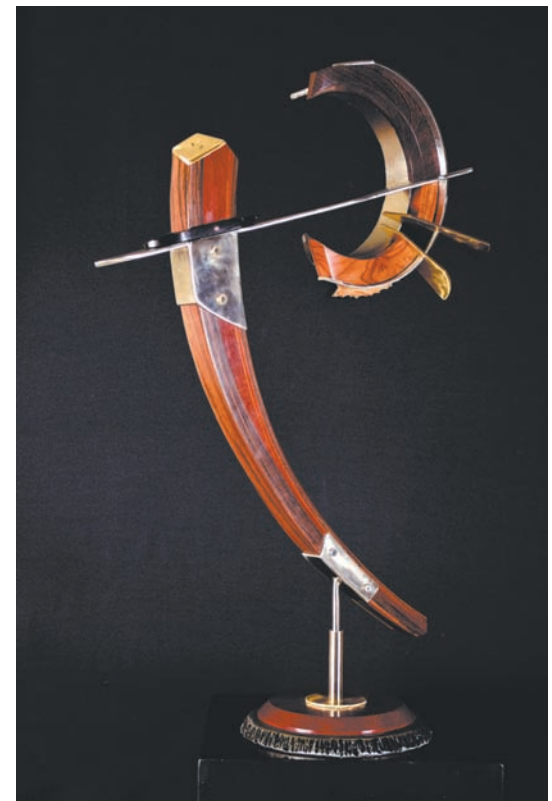

John Rodgers, Changed Perspective